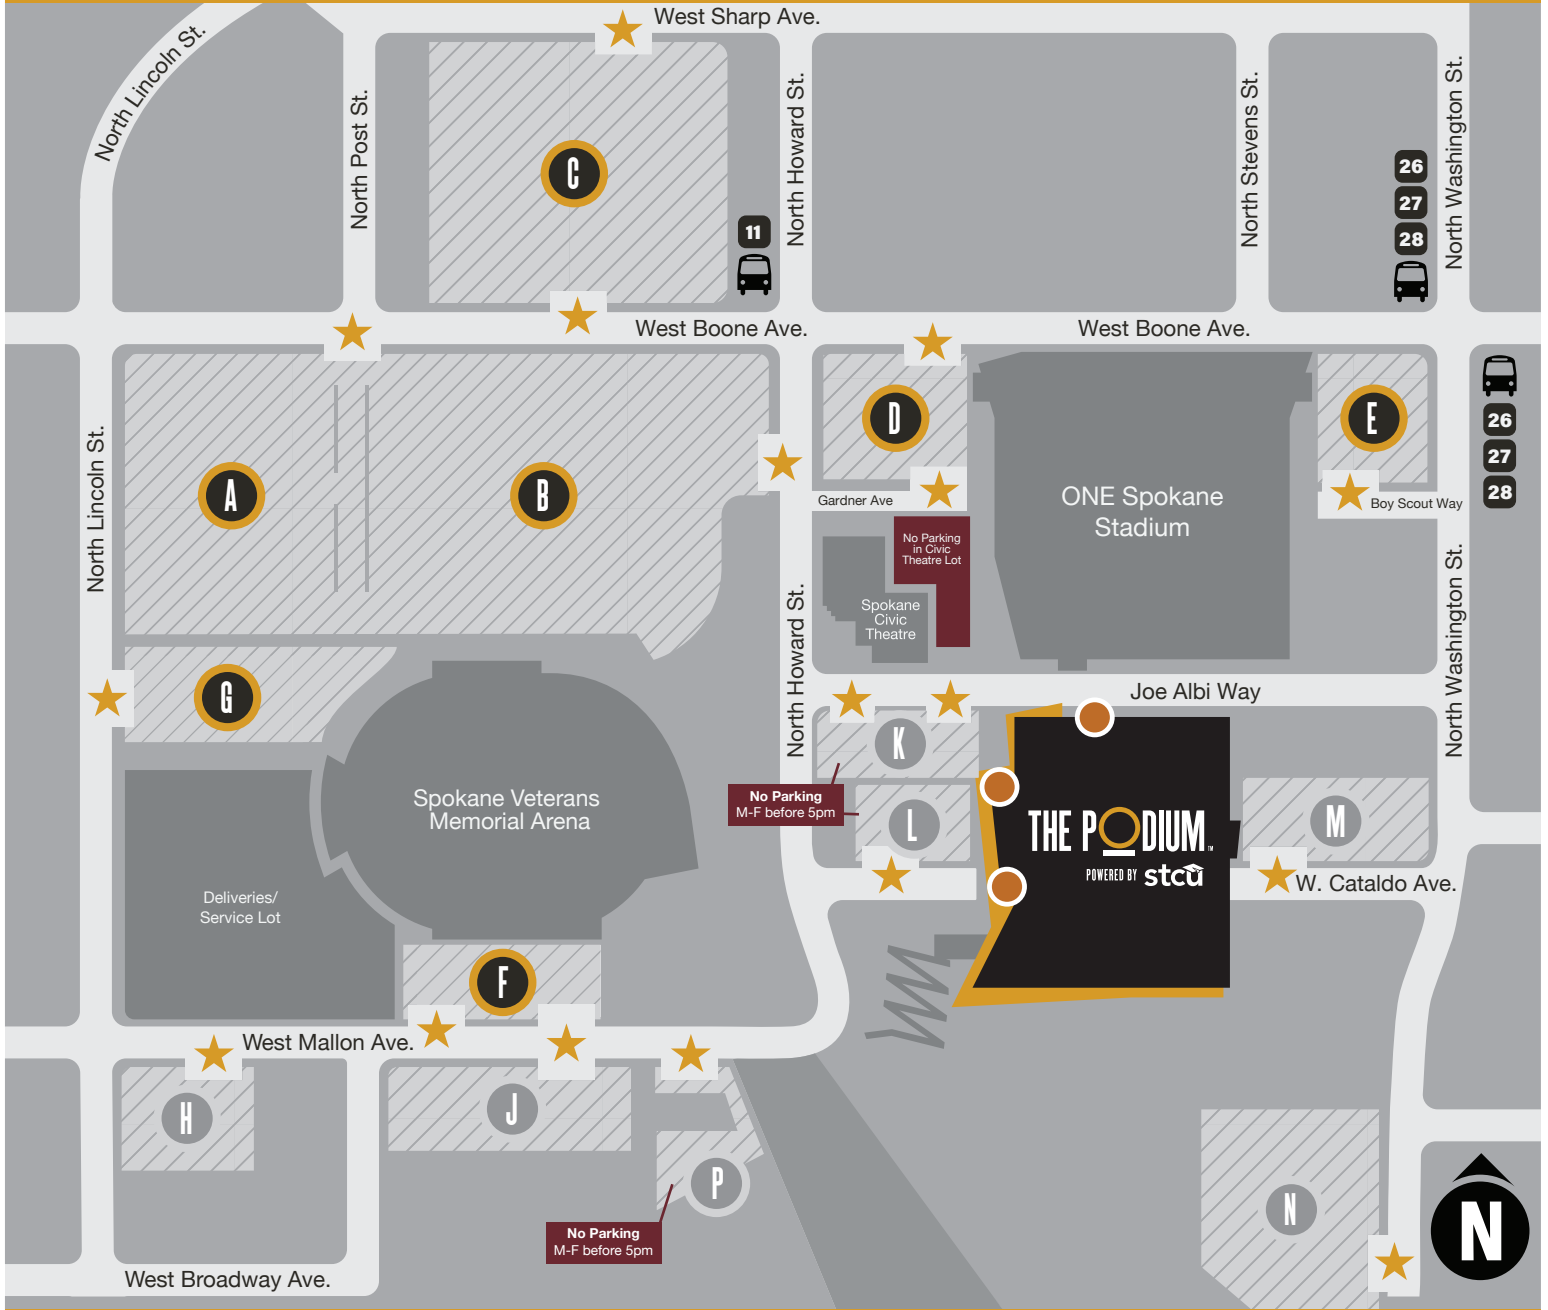

PARKING FOR ATHLETES AND SPECTATORS

THE **PODIUM**™ POWERED BY **stcu**

- | | | |
|---------------------------------------|---------------------------------------|--|
| A ARENA/STADIUM/PODIUM PARKING | F ARENA/STADIUM/PODIUM PARKING | L WEST CATALDO ALLEY PARKING |
| B ARENA/STADIUM/PODIUM PARKING | G ARENA SUITES/CLUB PARKING | M RIVERFRONT PARKING – CATALDO LOT |
| C ARENA/STADIUM/PODIUM PARKING | H WONDER GARAGE | N RIVERFRONT PARKING – WASHINGTON LOT |
| D ARENA/STADIUM/PODIUM PARKING | J FLOUR MILL PARKING LOT | P CANOPY CREDIT UNION MAIN |
| E STADIUM PARKING | K CANOPY CREDIT UNION DRIVE-UP | |

All parking lots require payment. Please follow the posted instructions to pay for lots without an attendant on site. There are no in-out privileges for vehicles during an event. Parking rates vary per lot.

- ★ Parking Entrances
- Venue Entrances
- Owned by SPFD
- Not Owned By SPFD